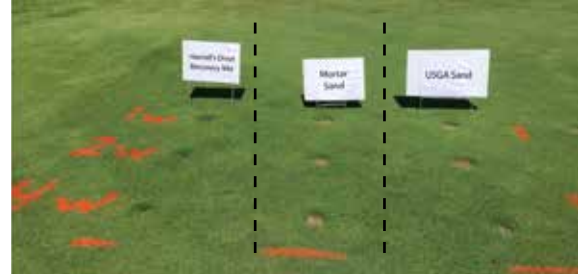

PRODUCT OVERVIEW

- Increases soil CEC
- Increases nutrient retention
- Improves nutrient uptake
- Manages moisture
- Reduces soil water repellency
- Accelerates seed germination

MAXAND FEATURES & BENEFITS:

- Proven to accelerate establishment of turfgrass on new and renovated greens
- Reduces recovery time from routine maintenance like aeration and verticutting
- Enhances root growth
- Reduces localized dry spots
- Holds essential nutrients in the rootzone longer

EARTHMAX® FEATURES & BENEFITS:

- Chelates Nutrients including Ca, Mg and Fe
- Diverse biological populations that colonize root systems and improve nutrient uptake
- Works with resident soil biology to enhance root growth and health

RESULTS AFTER 1, 2 & 4 WEEKS - GROWING SEASON

Harrell's Divot Recovery Mix

Mortar Sand

USGA Sand